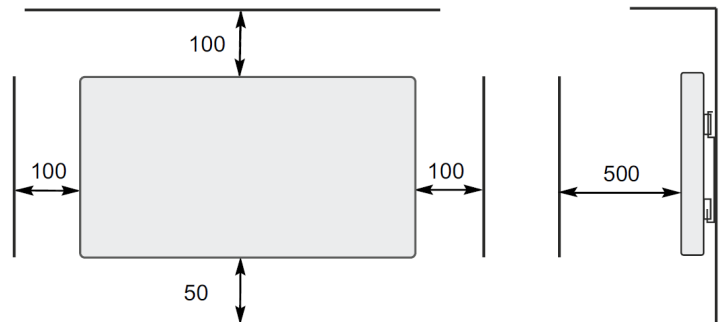

Warranty & Approvals

Approvals	CE, UKCA
Guarantee	2 Years (+3 with registration)
Country of Origin	Czech Republic
Manufacturer	Glen Dimplex Heating & Ventilation (GDHV)

KITS / ACCESSORIES Model/Item No.(EAN-Code 8590875+EAN)	X-5401223	X-5401224	X-380470	X-380480	X-380490
DESCRIPTION	IRP Cable Set	IRP300 Frame Kit	IRP300 Kit (IRP300 + Dimplex DTB-2R Controller)	IRP600 Kit (IRP600 + Dimplex DTB-2R Controller)	IRP850 Kit (IRP850 + Dimplex DTB-2R Controller)
EAN	034009	046903	n/a	n/a	n/a
Output (kW)	n/a	n/a	0.3	0.6	0.85
Height (mm)	n/a	625	n/a	n/a	n/a
Width (mm)	n/a	625	n/a	n/a	n/a
Depth (mm)	n/a	30	n/a	n/a	n/a
Weight (Kg)	0.159	1	n/a	n/a	n/a
Packaging Details					
Height (mm)	n/a	650	n/a	n/a	n/a
Width (mm)	n/a	640	n/a	n/a	n/a
Depth (mm)	n/a	40	n/a	n/a	n/a
Packed Weight (Kg)	n/a	1.4	n/a	n/a	n/a
Pallet Quantity (2.4m high)	0.175	80	n/a	n/a	n/a

Product Description

The Dimplex IRP panel heater range utilises the latest in Far-Infrared technology to ensure a comfortable and precise heat delivery. It's low wall projection, with a depth of 30mm makes this a sleek and stylish way to heat your space.

Dimensions

Model/Item No.(EAN-Code 4015627+EAN)	X-378420	IRP300	X-378430	IRP600	X-378440	IRP850
EAN	378421		378438		378445	
Output (kW)		0.3		0.6		0.85
Height (mm)		592		592		800
Width (mm)		592		1192		1192
Depth (mm)		30		30		30
Weight (Kg)		5		9.4		12.6
Packaging Details						
Height (mm)		620		620		850
Width (mm)		610		1250		1250
Depth (mm)		60		60		80
Packed Weight (Kg)		6.1		11.4		15.2
Pallet Quantity (2.4m high)		40		20		15